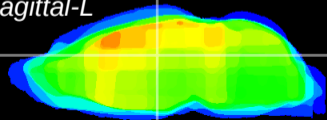

Coronal

Sagittal-R

Sagittal-L

ViBrism: CX12827
Horizontal

Hb