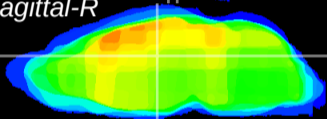

Coronal

Sagittal-R

Sagittal-L

ViBrism: CX12827
Horizontal

Hb