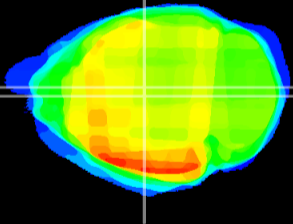

Coronal

Sagittal-R

Sagittal-L

ViBrism: CX12827
Horizontal

Hb