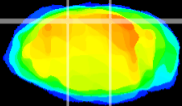

Coronal

Sagittal-R

Sagittal-L

ViBrism: CX12828
Horizontal

IC