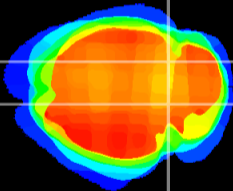

Coronal

Sagittal-R

Sagittal-L

ViBrism: CX12828
Horizontal

IC