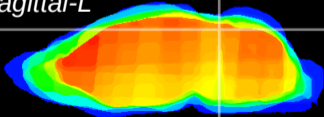

Coronal

Sagittal-R

Sagittal-L

ViBrism: CX12828
Horizontal

IC