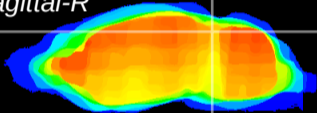

Coronal

Sagittal-R

Sagittal-L

ViBrism: CX12828
Horizontal

IC