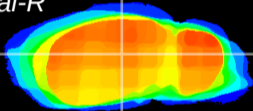

Coronal

Sagittal-R

Sagittal-L

ViBrism: CX12828
Horizontal

LG