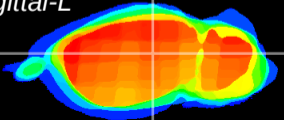

Coronal

Sagittal-R

Sagittal-L

ViBrism: CX12828
Horizontal

LG