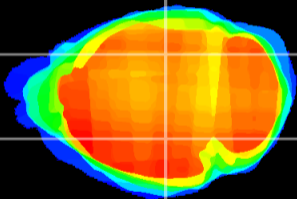

Coronal

Sagittal-R

Sagittal-L

ViBrism: CX12828
Horizontal

LG