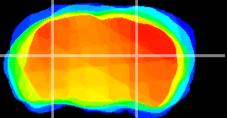

Coronal

Sagittal-R

Sagittal-L

ViBrism: CX12828
Horizontal

LG