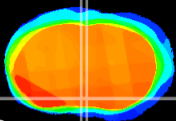

Coronal

Sagittal-R

Sagittal-L

ViBrism: CX12837  
Horizontal

MPA