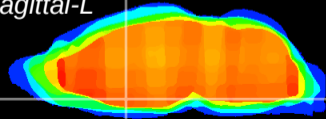

Coronal

Sagittal-R

Sagittal-L

ViBrism: CX12837  
Horizontal

MPA