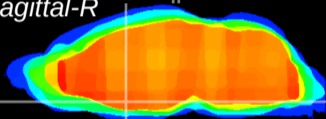

Coronal

Sagittal-R

Sagittal-L

ViBrism: CX12837  
Horizontal

MPA