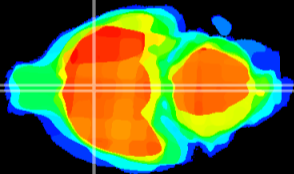

Coronal

Sagittal-R

Sagittal-L

ViBrism: CX12837  
Horizontal

MPA