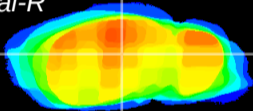

*Coronal*

*Sagittal-R*

*Sagittal-L*

ViBrism: CX12846  
*Horizontal*

LG