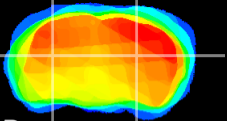

*Coronal*

*Sagittal-R*

*Sagittal-L*

ViBrism: CX12846  
*Horizontal*

LG