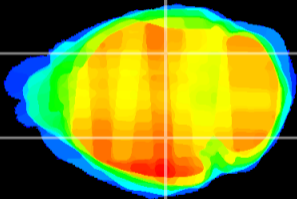

*Coronal*

*Sagittal-R*

*Sagittal-L*

ViBrism: CX12846  
*Horizontal*

LG