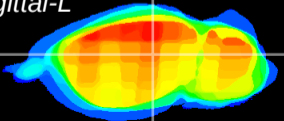

*Coronal*

*Sagittal-R*

*Sagittal-L*

ViBrism: CX12846  
*Horizontal*

LG