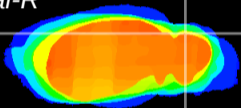

Coronal

Sagittal-R

Sagittal-L

ViBrism: CX12850
Horizontal

Cb lobe