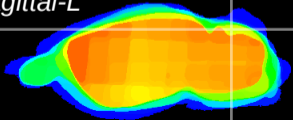

Coronal

Sagittal-R

Sagittal-L

ViBrism: CX12850
Horizontal

Cb lobe