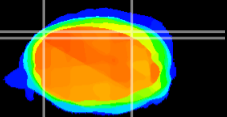

Coronal

Sagittal-R

Sagittal-L

ViBrism: CX12850
Horizontal

Cb lobe