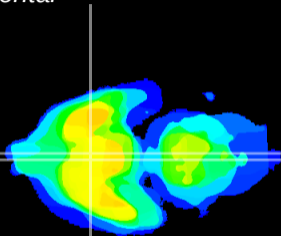

Coronal

Sagittal-R

Sagittal-L

ViBrism: CX12853
Horizontal

SCN