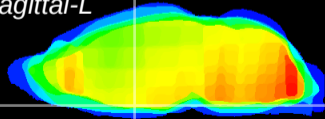

Coronal

Sagittal-R

Sagittal-L

ViBrism: CX12853
Horizontal

SCN