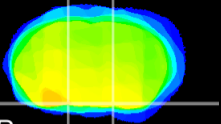

*Coronal*

*Sagittal-R*

*Sagittal-L*

ViBriSm: CX12853  
*Horizontal*

S0