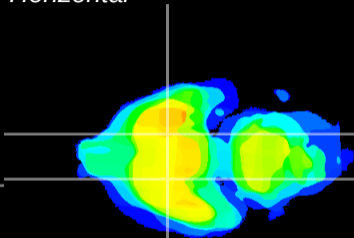

*Coronal*

*Sagittal-R*

*Sagittal-L*

ViBriSm: CX12853  
*Horizontal*

S0