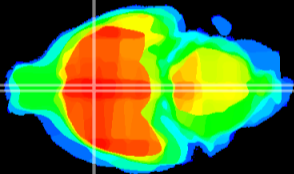

Coronal

Sagittal-R

Sagittal-L

ViBriSM: CX12854
Horizontal

MPA