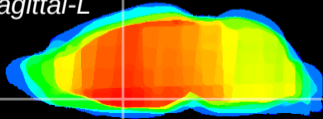

Coronal

Sagittal-R

Sagittal-L

ViBriSM: CX12854
Horizontal

MPA