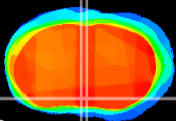

Coronal

Sagittal-R

Sagittal-L

ViBriSM: CX12854
Horizontal

MPA