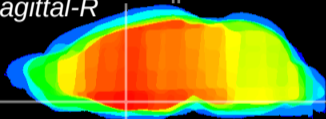

Coronal

Sagittal-R

Sagittal-L

ViBriSM: CX12854
Horizontal

MPA