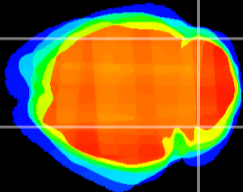

Coronal

Sagittal-R

Sagittal-L

ViBrism: CX12855
Horizontal

Cb lobe