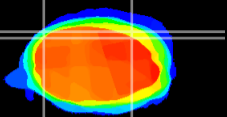

Coronal

Sagittal-R

Sagittal-L

ViBrism: CX12855
Horizontal

Cb lobe