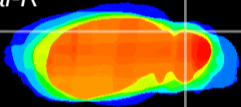

Coronal

Sagittal-R

Sagittal-L

ViBrism: CX12855
Horizontal

Cb lobe