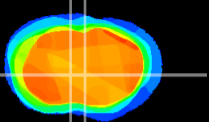

Coronal

Sagittal-R

Sagittal-L

ViBrism: CX12856
Horizontal

LS