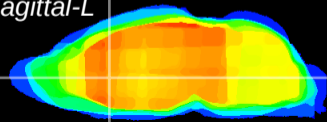

Coronal

Sagittal-R

Sagittal-L

ViBrism: CX12856
Horizontal

LS