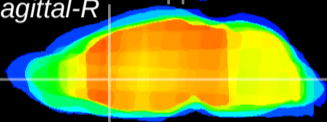

Coronal

Sagittal-R

Sagittal-L

ViBrism: CX12856
Horizontal

LS