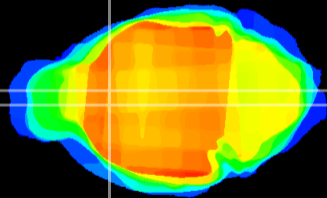

Coronal

Sagittal-R

Sagittal-L

ViBrism: CX12856
Horizontal

LS