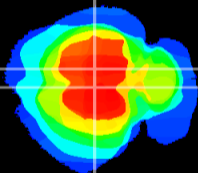

Coronal

Sagittal-R

Sagittal-L

ViBrism: CX12858  
Horizontal

RS