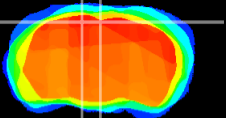

Coronal

Sagittal-R

Sagittal-L

ViBrism: CX12858  
Horizontal

RS