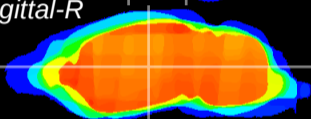

Coronal

Sagittal-R

Sagittal-L

ViBrism: CX12859
Horizontal

VPM/VPL