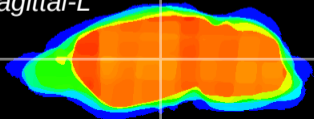

Coronal

Sagittal-R

Sagittal-L

ViBrism: CX12859
Horizontal

VPM/VPL