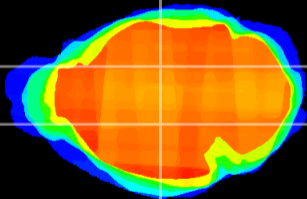

Coronal

Sagittal-R

Sagittal-L

ViBrism: CX12859
Horizontal

VPM/VPL