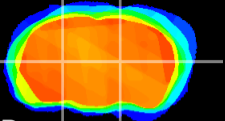

Coronal

Sagittal-R

Sagittal-L

ViBrism: CX12859
Horizontal

VPM/VPL