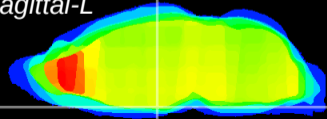

Coronal

Sagittal-R

Sagittal-L

ViBrism: CX12860
Horizontal

Arc