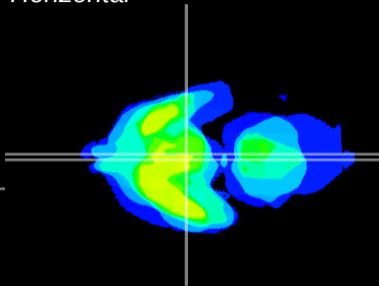

Coronal

Sagittal-R

Sagittal-L

ViBrism: CX12860
Horizontal

Arc