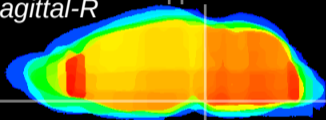

Coronal

Sagittal-R

Sagittal-L

ViBrism: CX12863
Horizontal

Pn