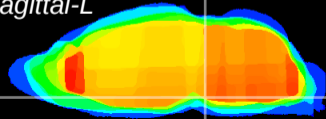

Coronal

Sagittal-R

Sagittal-L

ViBrism: CX12863
Horizontal

Pn