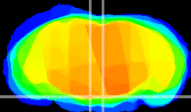

Coronal

Sagittal-R

Sagittal-L

ViBrism: CX12863
Horizontal

Pn