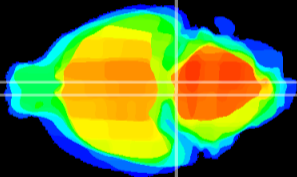

Coronal

Sagittal-R

Sagittal-L

ViBrism: CX12863
Horizontal

Pn