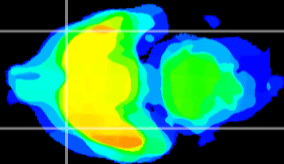

*Coronal*

*Sagittal-R*

*Sagittal-L*

ViBrism: CX12865  
*Horizontal*

Pir