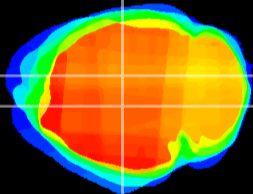

Coronal

Sagittal-R

Sagittal-L

ViBrism: CX12866
Horizontal

DG