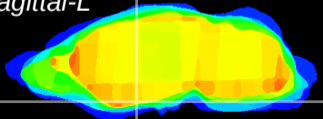

Coronal

Sagittal-R

Sagittal-L

ViBrism: CX12867
Horizontal

S0