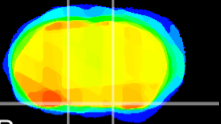

Coronal

Sagittal-R

Sagittal-L

ViBrism: CX12867
Horizontal

S0