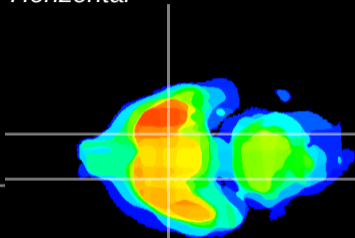

Coronal

Sagittal-R

Sagittal-L

ViBrism: CX12867
Horizontal

S0