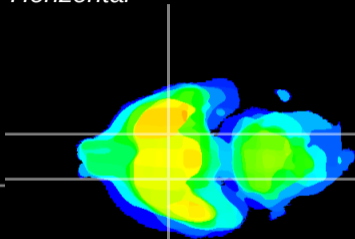

Coronal

Sagittal-R

Sagittal-L

ViBrism: CX12868
Horizontal

S0