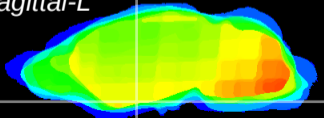

Coronal

Sagittal-R

Sagittal-L

ViBrism: CX12868
Horizontal

S0