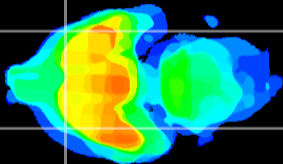

*Coronal*

*Sagittal-R*

*Sagittal-L*

ViBrism: CX12871  
*Horizontal*

Pir