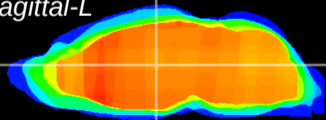

Coronal

Sagittal-R

Sagittal-L

ViBrism: CX12872
Horizontal

MD