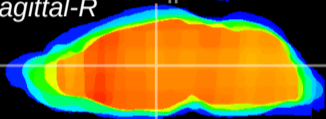

Coronal

Sagittal-R

Sagittal-L

ViBrism: CX12872
Horizontal

MD