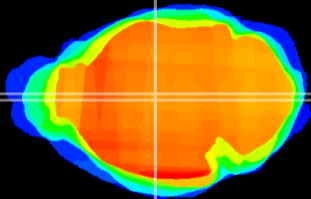

Coronal

Sagittal-R

Sagittal-L

ViBrism: CX12872
Horizontal

MD