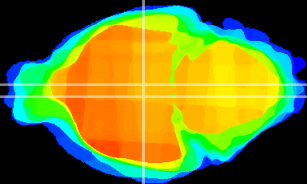

Coronal

Sagittal-R

Sagittal-L

ViBrism: CX12873
Horizontal

DM