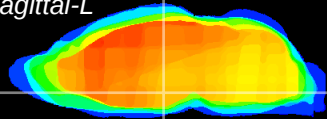

Coronal

Sagittal-R

Sagittal-L

ViBrism: CX12873
Horizontal

DM