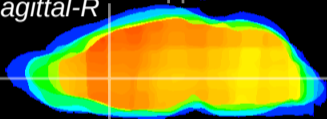

Coronal

Sagittal-R

Sagittal-L

ViBrism: CX12873
Horizontal

LS