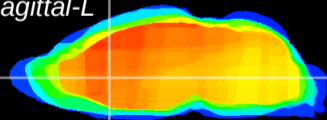

Coronal

Sagittal-R

Sagittal-L

ViBrism: CX12873
Horizontal

LS