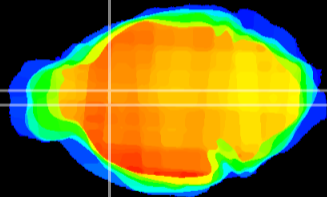

Coronal

Sagittal-R

Sagittal-L

ViBrism: CX12873
Horizontal

LS