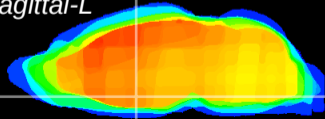

Coronal

Sagittal-R

Sagittal-L

ViBriSM: CX12873
Horizontal

SPa dorsal