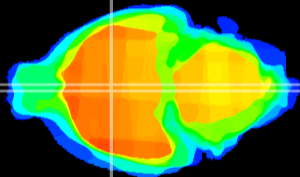

Coronal

Sagittal-R

Sagittal-L

ViBriSM: CX12873
Horizontal

SPa dorsal