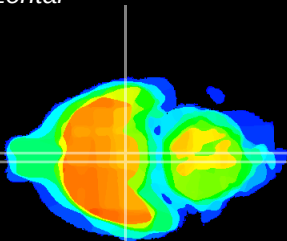

Coronal

Sagittal-R

Sagittal-L

ViBrism: CX12873
Horizontal

VMH