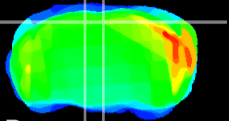

Coronal

Sagittal-R

Sagittal-L

ViBrism: CX12874
Horizontal

RS