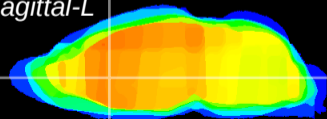

Coronal

Sagittal-R

Sagittal-L

ViBrism: CX12876
Horizontal

LS