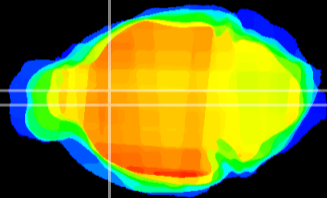

Coronal

Sagittal-R

Sagittal-L

ViBrism: CX12876
Horizontal

LS