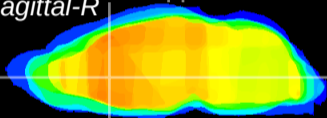

Coronal

Sagittal-R

Sagittal-L

ViBrism: CX12876
Horizontal

LS