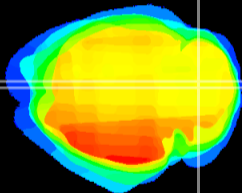

Coronal

Sagittal-R

Sagittal-L

ViBrism: CX12878  
Horizontal

Cb vermis