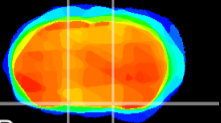

Coronal

Sagittal-R

Sagittal-L

ViBrism: CX12881
Horizontal

S0