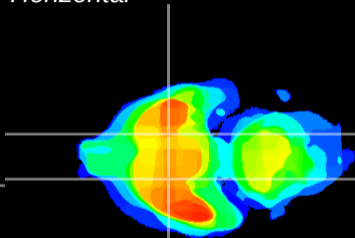

Coronal

Sagittal-R

Sagittal-L

ViBrism: CX12881
Horizontal

S0