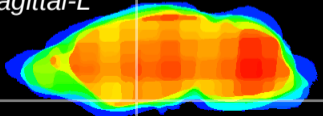

Coronal

Sagittal-R

Sagittal-L

ViBrism: CX12881
Horizontal

S0