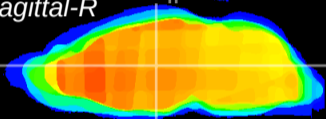

Coronal

Sagittal-R

Sagittal-L

ViBrism: CX12882
Horizontal

MD