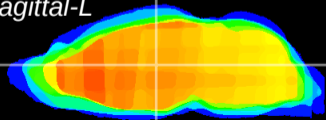

Coronal

Sagittal-R

Sagittal-L

ViBrism: CX12882
Horizontal

MD