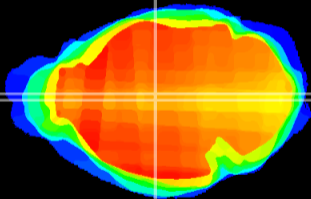

Coronal

Sagittal-R

Sagittal-L

ViBrism: CX12882
Horizontal

MD