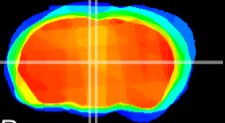

Coronal

Sagittal-R

Sagittal-L

ViBrism: CX12882
Horizontal

MD