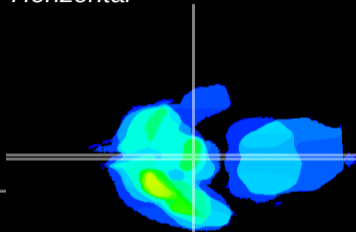

Coronal

Sagittal-R

Sagittal-L

ViBrism: CX12886
Horizontal

ME