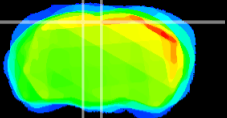

Coronal

Sagittal-R

Sagittal-L

ViBrism: CX12886
Horizontal

RS