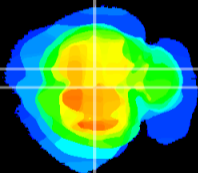

Coronal

Sagittal-R

Sagittal-L

ViBrism: CX12886
Horizontal

RS