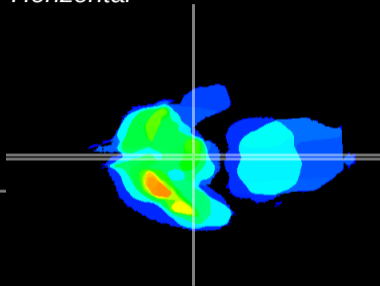

Coronal

Sagittal-R

Sagittal-L

ViBrism: CX12887
Horizontal

ME