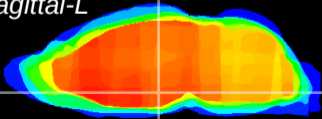

Coronal

Sagittal-R

Sagittal-L

ViBrism: CX12906
Horizontal

DM