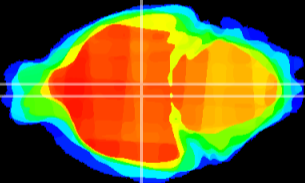

Coronal

Sagittal-R

Sagittal-L

ViBrism: CX12906
Horizontal

DM