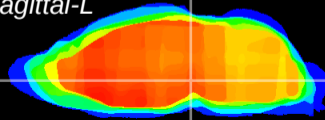

Coronal

Sagittal-R

Sagittal-L

ViBrism: CX12906
Horizontal

VTA