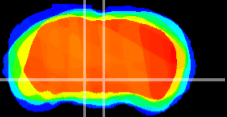

Coronal

Sagittal-R

Sagittal-L

ViBrism: CX12906
Horizontal

VTA