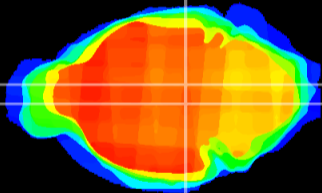

Coronal

Sagittal-R

Sagittal-L

ViBrism: CX12906
Horizontal

VTA