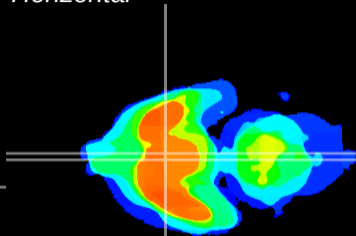

Coronal

Sagittal-R

Sagittal-L

ViBriSM: CX12911  
Horizontal

SCN