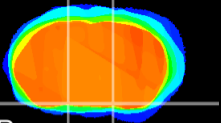

Coronal

Sagittal-R

Sagittal-L

ViBrism: CX12911
Horizontal

S0