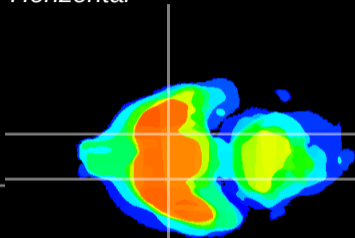

Coronal

Sagittal-R

Sagittal-L

ViBrism: CX12911
Horizontal

S0