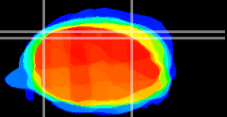

Coronal

Sagittal-R

Sagittal-L

ViBrism: CX12912
Horizontal

Cb lobe