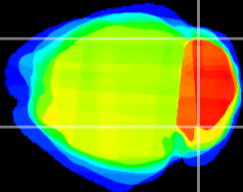

Coronal

Sagittal-R

Sagittal-L

ViBrism: CX12912
Horizontal

Cb lobe