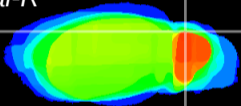

Coronal

Sagittal-R

Sagittal-L

ViBrism: CX12912
Horizontal

Cb lobe