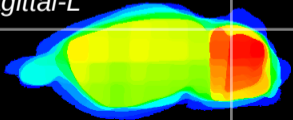

Coronal

Sagittal-R

Sagittal-L

ViBrism: CX12912
Horizontal

Cb lobe