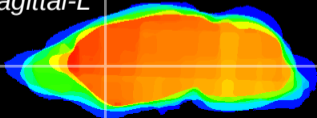

Coronal

Sagittal-R

Sagittal-L

ViBriSM: CX12916
Horizontal

CPU medial