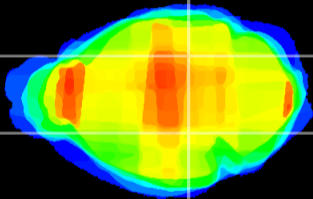

Coronal

Sagittal-R

Sagittal-L

ViBrism: CX12917
Horizontal

MG