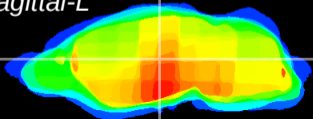

Coronal

Sagittal-R

Sagittal-L

ViBrism: CX12917
Horizontal

VPM/VPL