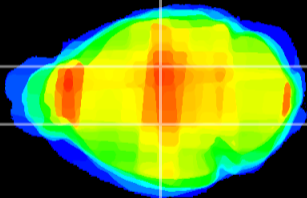

Coronal

Sagittal-R

Sagittal-L

ViBrism: CX12917
Horizontal

VPM/VPL