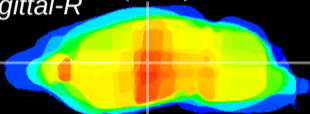

Coronal

Sagittal-R

Sagittal-L

ViBrism: CX12917
Horizontal

VPM/VPL