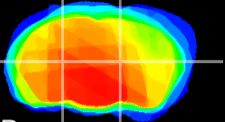

Coronal

Sagittal-R

Sagittal-L

ViBrism: CX12917
Horizontal

VPM/VPL