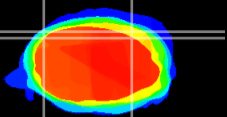

Coronal

Sagittal-R

Sagittal-L

ViBrism: CX12921
Horizontal

Cb lobe