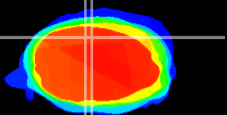

Coronal

Sagittal-R

Sagittal-L

ViBrism: CX12921
Horizontal

Cb vermis