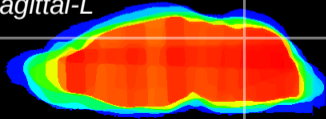

Coronal

Sagittal-R

Sagittal-L

ViBrism: CX12921
Horizontal

Cb vermis