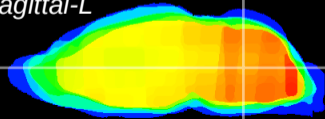

Coronal

Sagittal-R

Sagittal-L

ViBrism: CX12922
Horizontal

MVe