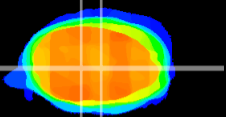

Coronal

Sagittal-R

Sagittal-L

ViBrism: CX12922
Horizontal

MVe