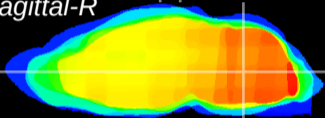

Coronal

Sagittal-R

Sagittal-L

ViBrism: CX12922
Horizontal

MVe