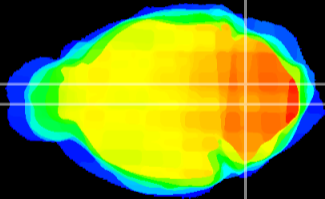

Coronal

Sagittal-R

Sagittal-L

ViBrism: CX12922
Horizontal

MVe