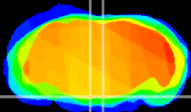

Coronal

Sagittal-R

Sagittal-L

ViBrism: CX12926
Horizontal

Pn