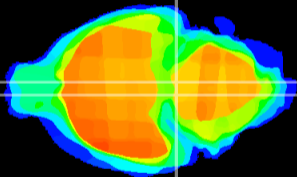

Coronal

Sagittal-R

Sagittal-L

ViBrism: CX12926
Horizontal

Pn