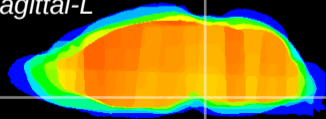

Coronal

Sagittal-R

Sagittal-L

ViBrism: CX12926
Horizontal

Pn