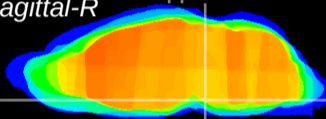

Coronal

Sagittal-R

Sagittal-L

ViBrism: CX12926
Horizontal

Pn