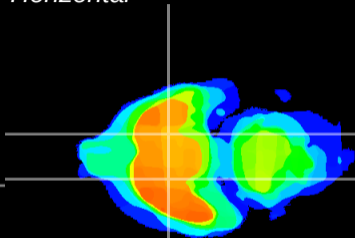

Coronal

Sagittal-R

Sagittal-L

ViBrism: CX12926
Horizontal

S0