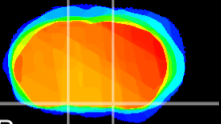

Coronal

Sagittal-R

Sagittal-L

ViBrism: CX12926
Horizontal

S0