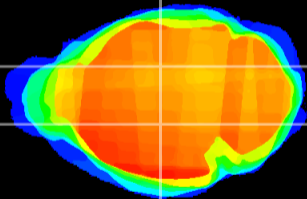

Coronal

Sagittal-R

Sagittal-L

ViBrism: CX12926
Horizontal

VPM/VPL