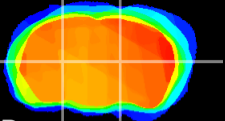

Coronal

Sagittal-R

Sagittal-L

ViBrism: CX12926
Horizontal

VPM/VPL