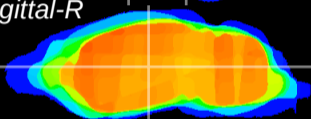

Coronal

Sagittal-R

Sagittal-L

ViBrism: CX12926
Horizontal

VPM/VPL