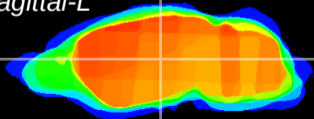

Coronal

Sagittal-R

Sagittal-L

ViBrism: CX12926
Horizontal

VPM/VPL