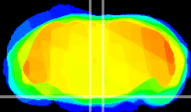

Coronal

Sagittal-R

Sagittal-L

ViBrism: CX12928
Horizontal

Pn