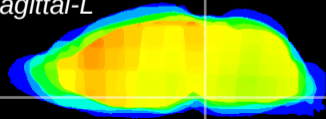

Coronal

Sagittal-R

Sagittal-L

ViBrism: CX12928
Horizontal

Pn