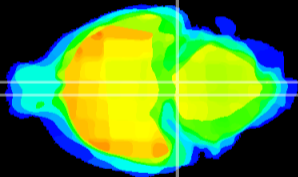

Coronal

Sagittal-R

Sagittal-L

ViBrism: CX12928
Horizontal

Pn