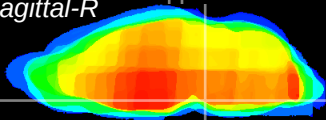

Coronal

Sagittal-R

Sagittal-L

ViBrism: CX12933
Horizontal

Pn