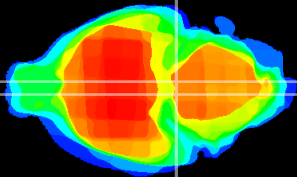

Coronal

Sagittal-R

Sagittal-L

ViBrism: CX12933
Horizontal

Pn