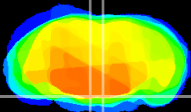

Coronal

Sagittal-R

Sagittal-L

ViBrism: CX12933
Horizontal

Pn