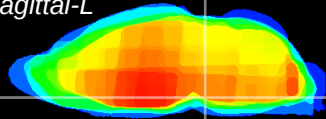

Coronal

Sagittal-R

Sagittal-L

ViBrism: CX12933
Horizontal

Pn