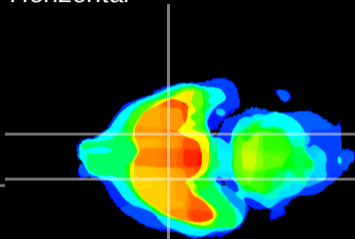

Coronal

Sagittal-R

Sagittal-L

ViBrism: CX12936
Horizontal

S0