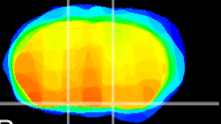

Coronal

Sagittal-R

Sagittal-L

ViBrism: CX12936
Horizontal

S0