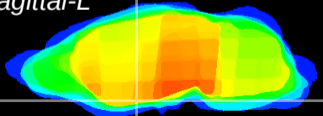

Coronal

Sagittal-R

Sagittal-L

ViBrism: CX12936
Horizontal

S0